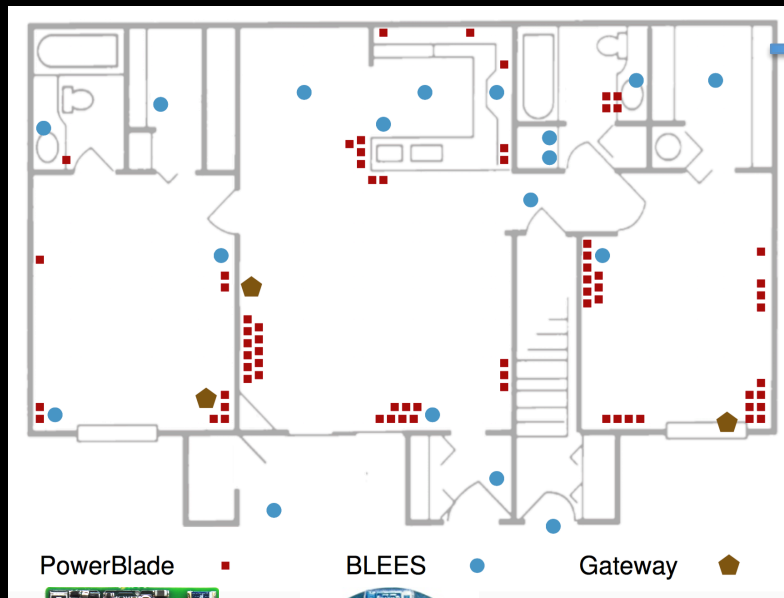

Research Directions

Applications

Water Sensing

Smart Homes

Smart Maker Tools

**Depth
Feedback**

**Orientation
Feedback**

A Secure Software Stack