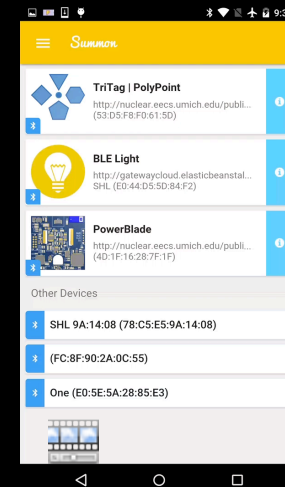

Research Directions

Applications

Water Sensing

Smart Homes

Smart Maker Tools

**Depth
Feedback**

**Orientation
Feedback**

A Secure Software Stack

Cloud

Gateway

Embedded

Cloud

Gateway

Tock OS

Firestorm

Imix